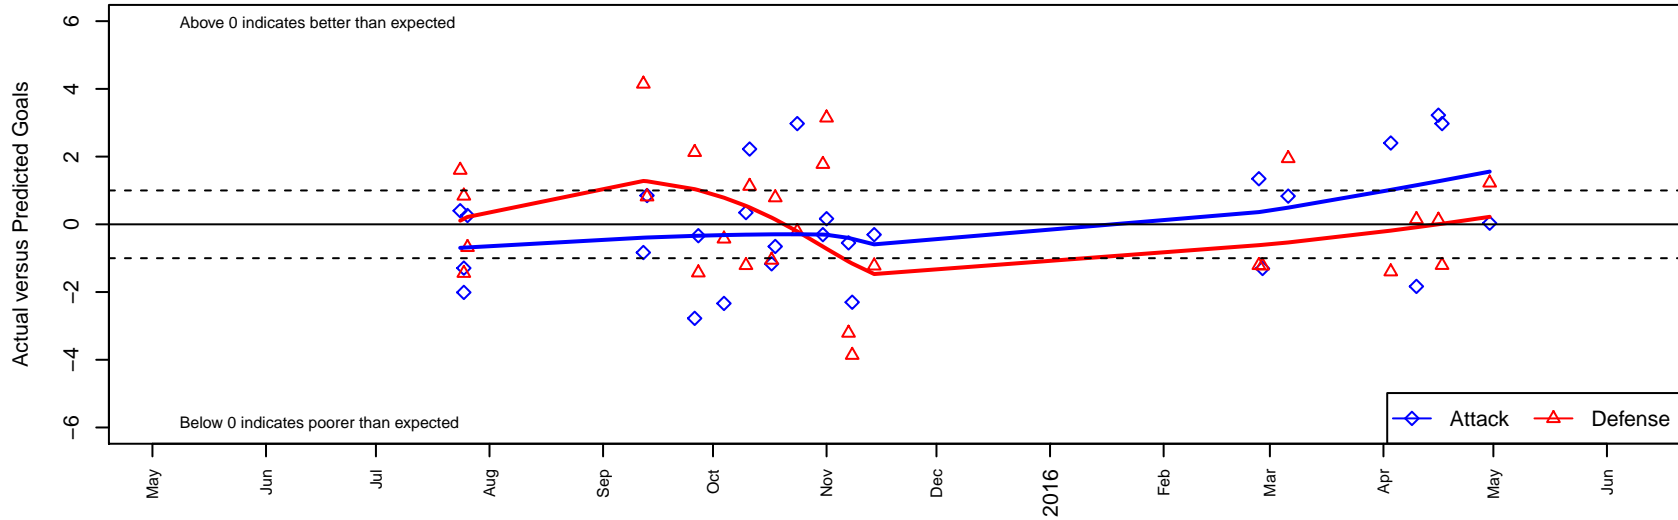

NEU PDX Silver B03

Northeast United SC
 Portland, OR
 B03 total strength=419
 attack=0.61 defense=0.12
 fall league = PTT B03 Div 2 Blue
 spr league = Spr OYS B03 Div 2 Blue

alt names used:
 NORTHEAST UNITED NEU PDX B03 SILVER
 NEU PDX B03 Silver
 NEU PDX B03 Silver
 NEU PDX B03 Silver

Venues played:
 2015 Oswego Nike Cup Bronze U12
 2015 PTT B03 Division 2 Blue
 2015 OYS Founders Cup B03
 2015 Spr OYS B03 Division 2 Blue

NEU PDX Silver B03
 Dots are actual minus expected GF (blue circles) and GA (red triangles).
 Blue line is smoothed change in attack strength. Red is smoothed change in defense strength.

**attack and defense variance (black dot)
relative to other teams
and top 10 in region**

**attack and defense rating
relative to others at age
and all opponents in last 13 months**

Performance relative to 13 month average