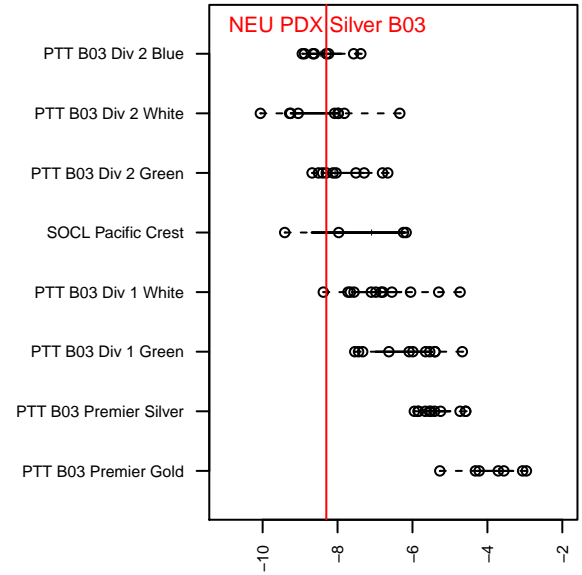

NEU PDX Silver B03

Northeast United SC
 Portland, OR
 B03 total strength=419
 attack=0.61 defense=0.12
 fall league = PTT B03 Div 2 Blue
 spr league = Spr OYS B03 Div 2 Blue

alt names used:
 NORTHEAST UNITED NEU PDX B03 SILVER
 NEU PDX B03 Silver
 NEU PDX B03 Silver
 NEU PDX B03 Silver

Venues played:
 2015 Oswego Nike Cup Bronze U12
 2015 PTT B03 Division 2 Blue
 2015 OYS Founders Cup B03
 2015 Spr OYS B03 Division 2 Blue

NEU PDX Silver B03
 Dots are actual minus expected GF (blue circles) and GA (red triangles).
 Blue line is smoothed change in attack strength. Red is smoothed change in defense strength.

**attack and defense variance (black dot)
relative to other teams
and top 10 in region**

**attack and defense rating
relative to others at age
and all opponents in last 13 months**

Performance relative to 13 month average